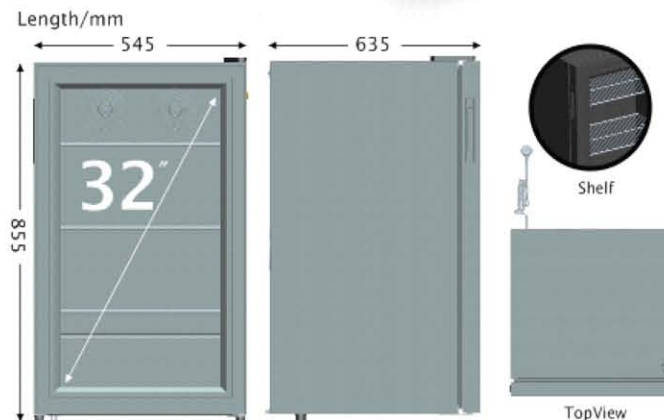

# ICE VIEW 32 Transparent Refrigerator

Easy Media Player  
On Board

Transparent refrigerator :  
Play video, film, animation, images, text in the door of the refrigerator,  
for wine cooler, refrigeration equipment.  
At the same time to achieve the effect of ad impressions entity display

## Specification

Open Sales Area	Global
Capacity (L)	118
Temperature Control Range (°C)	0-8°C
Refrigerant	Honeywell R134a
Temperature Control System	Microcomputer control
Cooling Mode	Forced cooling
Rack Type	Matel
Shelf Number	4
Body Color	Black
Glass Color	White
Door Frame Type	Glass + Plastic
The Door Body	High-definition LCD display heating dew removing
Door Lock	Back door
Display Resolution	768 x 1366
Machine Leg Height	15mm
Playback System	Embedded
Size ( width x Height x Depth) mm	545 x 855 x 635
Net Weight	70KG
Gross Weight	83KG
Input Voltage	AC 220V

**Specification**

Open Sales Area	Global
Capacity (L)	155
Temperature Control Range (°C)	0-8°C
Refrigerant	Honeywell R134a
Temperature Control System	Microcomputer control
Cooling Mode	Forced cooling
Rack Type	Matel
Shelf Number	4
Body Color	Black
Glass Color	White
Door Frame Type	Glass + Plastic
The Door Body	High-definition LCD heating dew removing
Door Lock	Back door
Display Resolution	1080 x 1920
Machine Leg Height	15mm
Playback System	Embedded
Size ( width x Height x Depth) mm	610 x 990 x 635
Net Weight	80KG
Gross Weight	95KG
Input Voltage	AC 220V

**Specification**

Open Sales Area	Global
Capacity (L)	155
Temperature Control Range (°C)	0-8°C
Refrigerant	Honeywell R134a
Temperature Control System	Microcomputer control
Cooling Mode	Forced cooling
Rack Type	Matel
Shelf Number	4
Body Color	Black
Glass Color	White
Door Frame Type	Glass + Plastic
The Door Body	High-definition LCD display heating dew removing
Door Lock	Back door
Display Resolution	1080 x 1920
Machine Leg Height	15mm
Playback System	Embedded
Size ( width x Height x Depth) mm	610 x 990 x 635
Net Weight	80KG
Gross Weight	95KG
Input Voltage	AC 220V