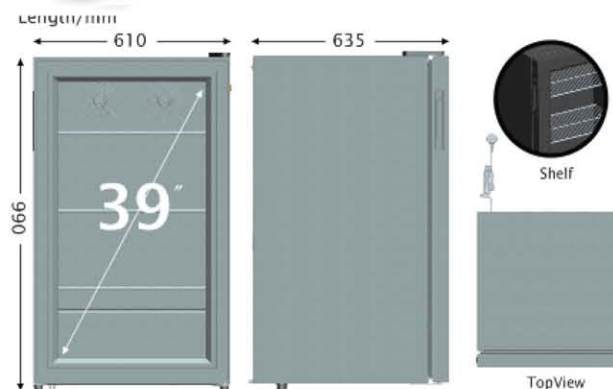

**Specification**

Open Sales Area	Global
Capacity (L)	155
Temperature Control Range (°C)	0-8°C
Refrigerant	Honeywell R134a
Temperature Control System	Microcomputer control
Cooling Mode	Forced cooling
Rack Type	Matel
Shelf Number	4
Body Color	Black
Glass Color	White
Door Frame Type	Glass + Plastic
The Door Body	High-definition LCD heating dew removing
Door Lock	Back door
Display Resolution	1080 x 1920
Machine Leg Height	15mm
Playback System	Embedded
Size ( width x Height x Depth) mm	610 x 990 x 635
Net Weight	80KG
Gross Weight	95KG
Input Voltage	AC 220V

# ICE VIEW 39 Transparent Refrigerator

Easy Media Player  
**On Board**

Transparent refrigerator :  
Play video, film, animation, images, text in the door of the refrigerator,  
for wine cooler, refrigeration equipment.  
At the same time to achieve the effect of ad impressions entity display

Media player on board (SD card plug & Play / USB auto copy content to SD)

**Specification**

Open Sales Area	Global
Capacity (L)	118
Temperature Control Range (°C)	0-8°C
Refrigerant	Honeywell R134a
Temperature Control System	Microcomputer control
Cooling Mode	Forced cooling
Rack Type	Matel
Shelf Number	4
Body Color	Black
Glass Color	White
Door Frame Type	Glass + Plastic
The Door Body	High-definition LCD display heating dew removing
Door Lock	Back door
Display Resolution	768 x 1366
Machine Leg Height	15mm
Playback System	Embedded
Size ( width x Height x Depth) mm	545 x 855 x 635
Net Weight	70KG
Gross Weight	83KG
Input Voltage	AC 220V